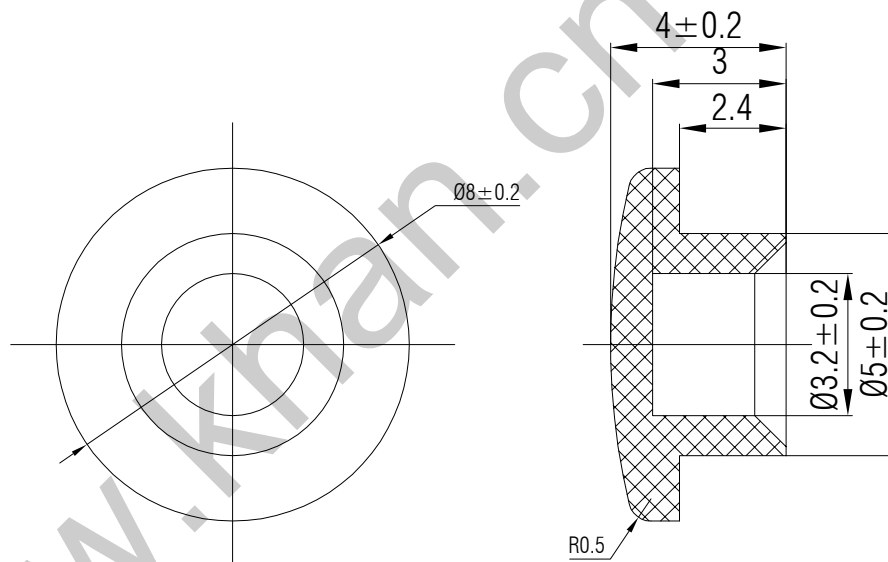

SWITCH CAP  
P/N:SC110

Materials ABS

Color White Black Red Blue  
(OEM AVAILABLE)

Packaging

Bulk Package  
Inner Package: Plastic bag  
Outer Package: Carton

WENZHOU KHAN ELECTRONIC

VERSION		PROJECTION	DESIGNED	Wei Lin
KH14FE22E			CHECKED	ZhongJu Peng
SCALE	SIZE	 Dimensions are shown:mm(inches)	APPROVED	Johan Xu
5:1	A4		2022.05.11	